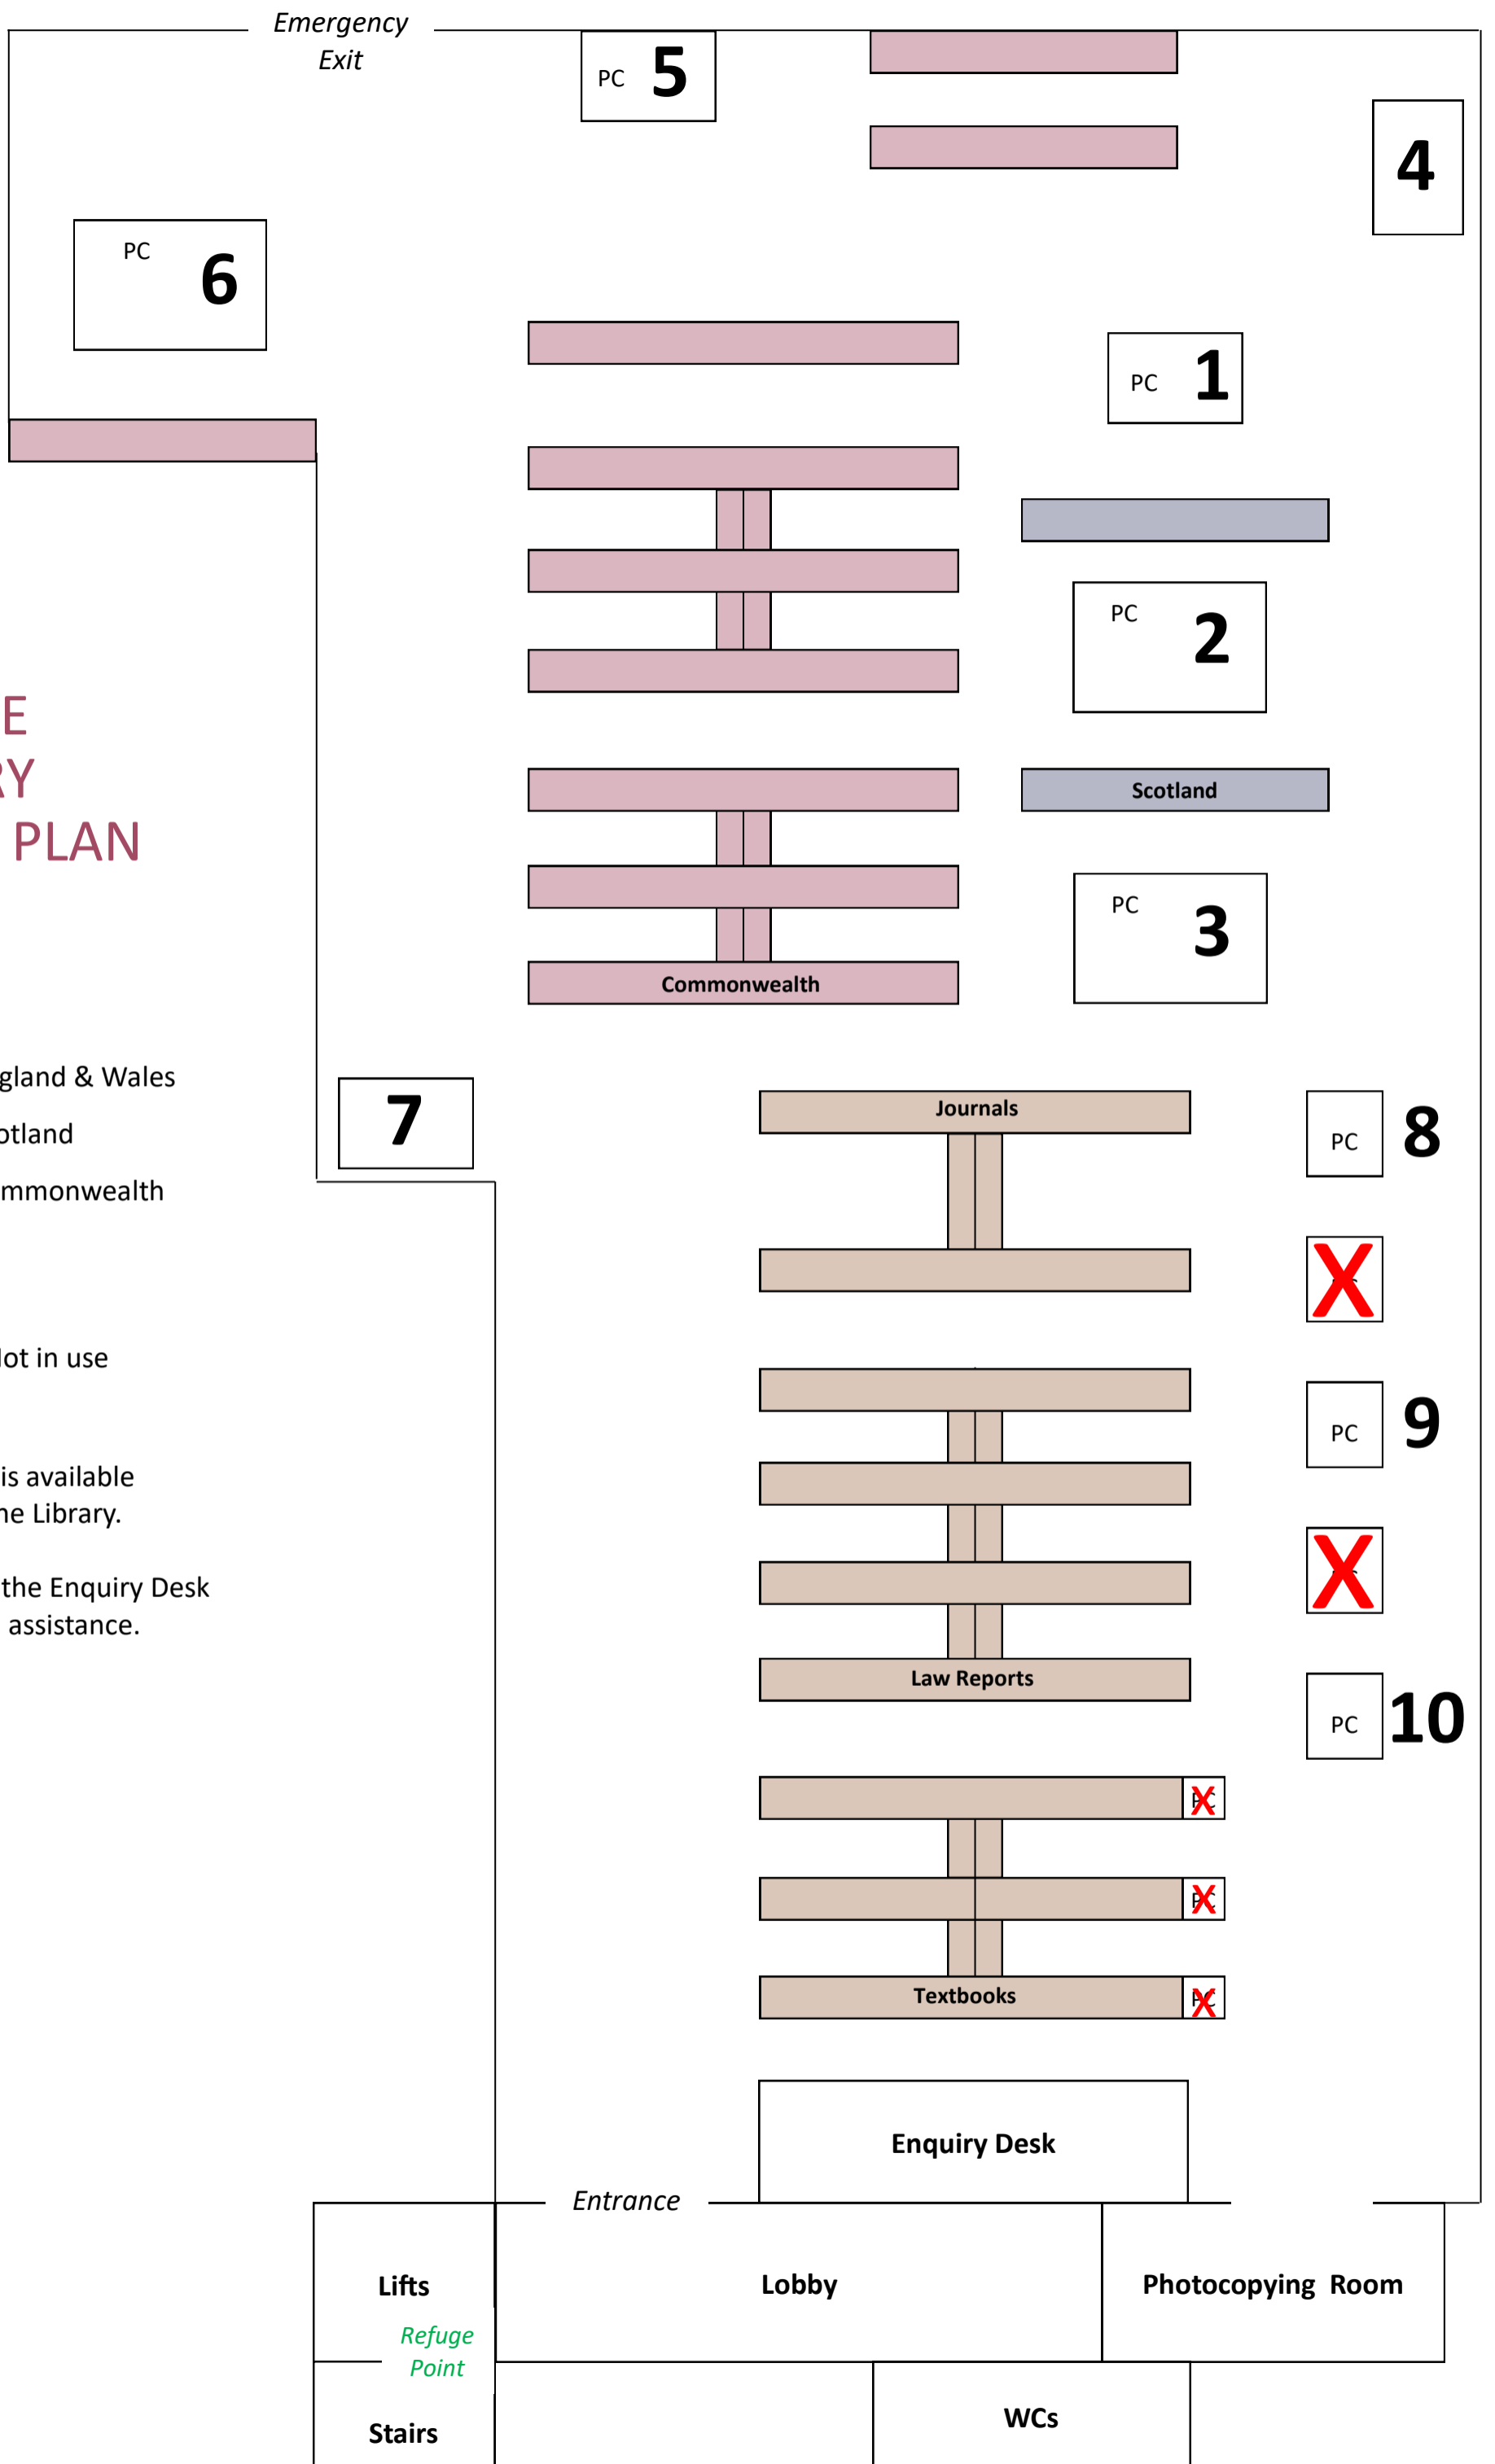

INNER TEMPLE LIBRARY FLOOR PLAN

-  England & Wales
-  Scotland
-  Commonwealth

 Not in use

Wi-Fi access is available throughout the Library.

Please ask at the Enquiry Desk if you require assistance.

Emergency Exit

PC 5

4

PC 6

PC 1

PC 2

Scotland

PC 3

Commonwealth

X

X

Textbooks X

Enquiry Desk

Entrance

Lifts
Refuge Point
Stairs

Lobby

Photocopying Room
WCs